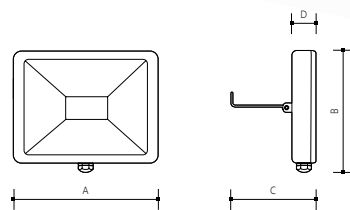

VANA DESIGN LED 230V ~50Hz

LED 5000K 120°

IP65